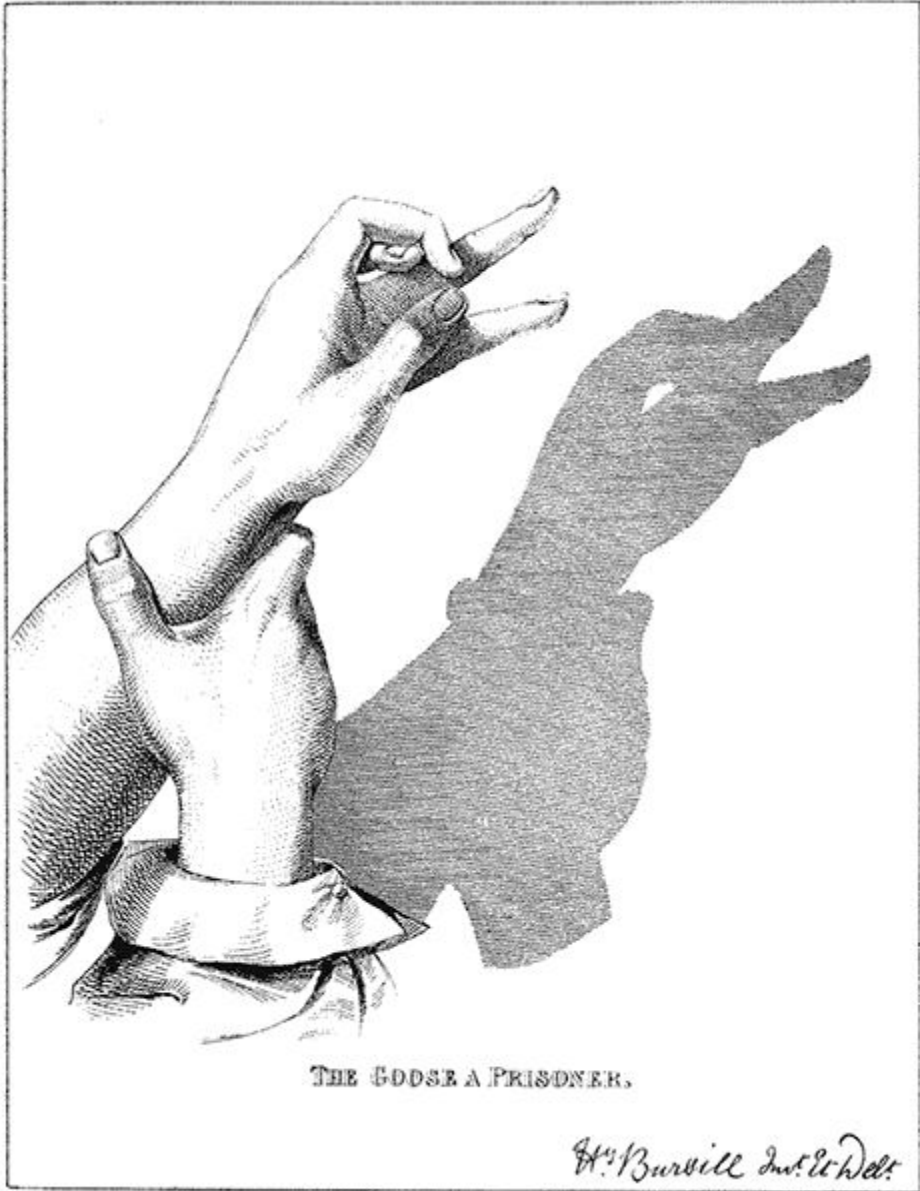

THE GOOSE A PRISONER.

H. Burwill Int. & Del.